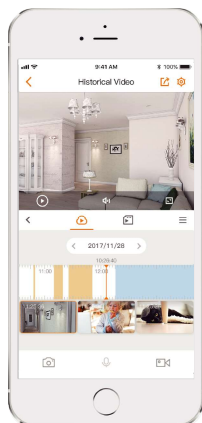

Two-way Talk

Communicate with family and pets easily

Stay close with what you care

With Cloud service, you will have access to what you care as long as Internet is available. You can record daily or motion videos on Cloud and playback anytime anywhere.