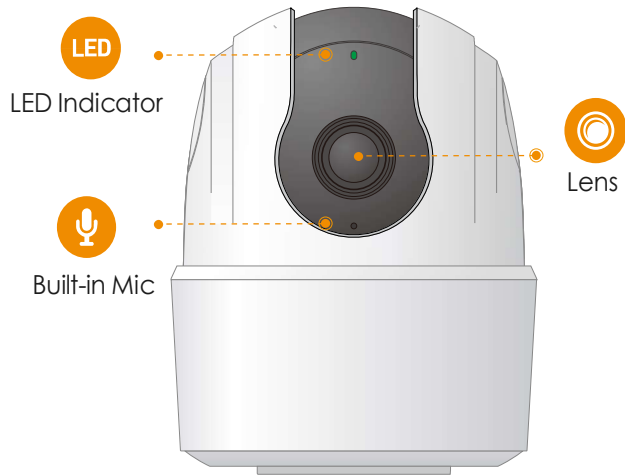

imou

Ranger 2C

1080P H.265 Wi-Fi Pan & Tilt Camera

With 1080P Full HD live monitoring and 0~355° pan & -5~80° tilt features, Ranger 2C ensures every corner of your home completely covered. Human Detection quickly finds human targets in images and immediately sends a notification to you. Privacy Mode helps protect your personal privacy when you are home, and Smart Tracking function lets the camera follows moving objects when it detects motion.

Diversified Storage

Supports NVR, Cloud Storage or Micro SD card (up to 256GB)

Two-way Talk

Communicate with family and pets easily

Stay close with what you care

With Cloud service, you will have access to what you care as long as Internet is available. You can record daily or motion videos on Cloud and playback anytime anywhere.

Front View

Back View

Specifications

Camera

1/2.8" 2Megapixel Progressive CMOS
2MP (1920 x 1080)
Night Vision: 10m(33ft) Distance
3.6mm Fixed Lens
Field of View : 93° (H), 48° (V), 118° (D)
355° Pan & -5~80° Tilt

Auxiliary Interface

Micro SD Card Slot (up to 256GB)
Built-in Mic & Speaker
Reset Button

General

DC 5V1A Power Supply
Power Consumption:< 3.5W
Working Environment:-10° C~+45° C, Less Than 95%RH
Dimensions: 106.1 × 77.4× 77.4mm (4.17× 3.04 × 3.04 inch)
Weight: 219g (0.48lb)
CE, FCC