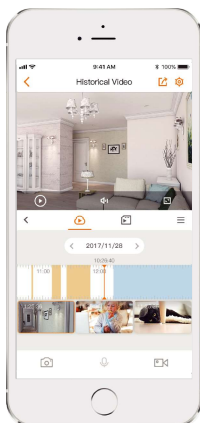

Imou

Cue 2C

1080P Wi-Fi Camera

With 1080P Full HD live monitoring and built-in microphone, Cue 2C lets you stay in touch with your family. Human Detection quickly finds human targets in images and immediately sends a notification to your smartphone, allowing you to monitor what matters without receiving annoying false alerts.

H.265 1080P Full HD

See more than 720P

Human Detection

Quickly find human targets in you home

Built-in Microphone

High quality microphone picks up sounds clearly while monitoring

Abnormal Sound Alarm

Sends alerts to your smartphone when it detects abnormal sound

Alarm Notification

Sends instant alerts to your mobile phone when an event is detected

24/7 Protection

Excellent night vision, feel safe even in complete darkness

Diversified Storage

Supports NVR, Cloud Storage or Micro SD card (up to 256GB)

Wi-Fi Connection

IEEE802.11b/g/n(2.4GHz)

Stay close with what you care

With Cloud service, you will have access to what you care as long as Internet is available. You can record daily or motion videos on Cloud and play back anytime anywhere.