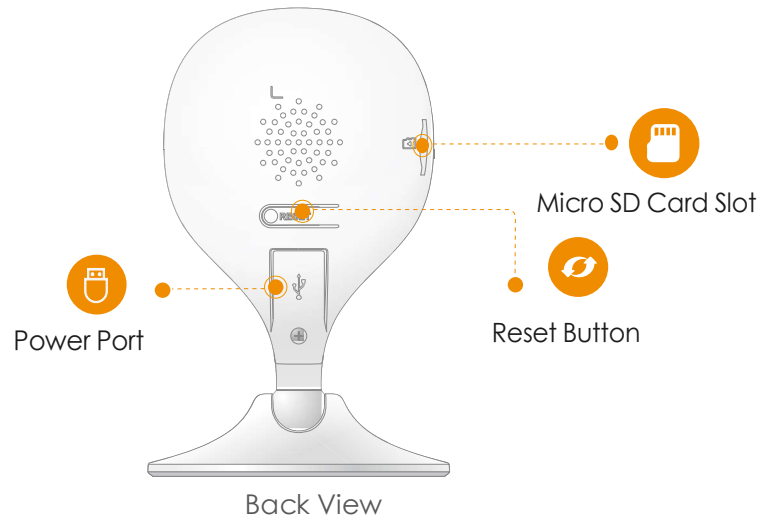

H.265 1080P Full HD

See more than 720P

Human Detection

Quickly find human targets in you home

Built-in Microphone

High quality microphone picks up sounds clearly while monitoring

Abnormal Sound Alarm

Sends alerts to your smartphone when it detects abnormal sound

Alarm Notification

Sends instant alerts to your mobile phone when an event is detected

24/7 Protection

Excellent night vision, feel safe even in complete darkness

Diversified Storage

Supports NVR, Cloud Storage or Micro SD card (up to 256GB)

Wi-Fi Connection

IEEE802.11b/g/n(2.4GHz)

Stay close with what you care

With Cloud service, you will have access to what you care as long as Internet is available. You can record daily or motion videos on Cloud and play back anytime anywhere.

Specifications

Camera

1/2.8" 2 Megapixel Progressive CMOS
 2MP (1920 x 1080)
 Night Vision: 10m(33ft) Distance
 3.6mm Fixed Lens
 Field of View : 89° (H), 46° (V), 108° (D)

Video & Audio

Video Compression : H.265/H.264
 Up to 25/30fps Frame Rate
 16x Digital Zoom
 Built-in Mic