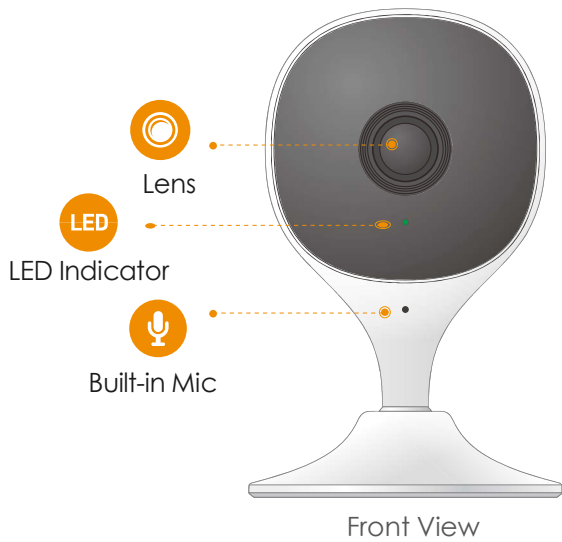

Imou

Cue 2C

1080P Wi-Fi Camera

With 1080P Full HD live monitoring and built-in microphone, Cue 2C lets you stay in touch with your family. Human Detection quickly finds human targets in images and immediately sends a notification to your smartphone, allowing you to monitor what matters without receiving annoying false alerts.

H.265 1080P Full HD

See more than 720P

Human Detection

Quickly find human targets in you home

Built-in Microphone

High quality microphone picks up sounds clearly while monitoring

Abnormal Sound Alarm

Sends alerts to your smartphone when it detects abnormal sound

Alarm Notification

Sends instant alerts to your mobile phone when an event is detected

24/7 Protection

Excellent night vision, feel safe even in complete darkness

Diversified Storage

Supports NVR, Cloud Storage or Micro SD card (up to 256GB)

Specifications

Camera

1/2.8" 2 Megapixel Progressive CMOS
 2MP (1920 x 1080)
 Night Vision: 10m(33ft) Distance
 3.6mm Fixed Lens
 Field of View : 89° (H), 46° (V), 108° (D)

Video & Audio

Video Compression : H.265/H.264
 Up to 25/30fps Frame Rate
 16x Digital Zoom
 Built-in Mic